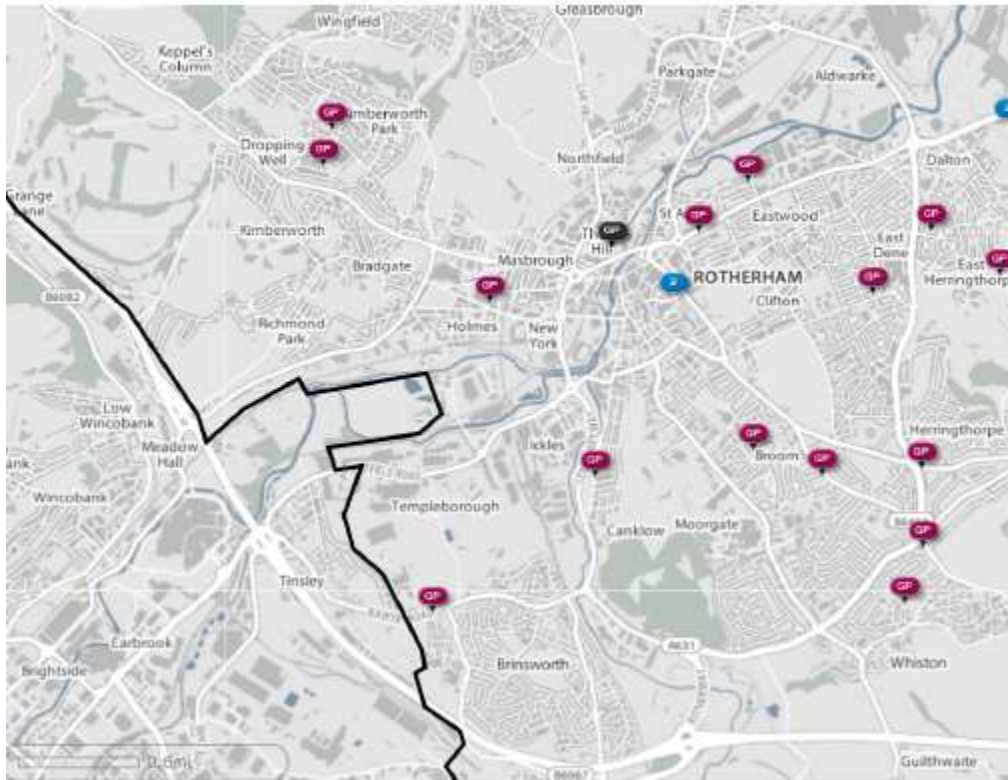

## Demographics and Population

Chantry Bridge is located in the Boston Castle ward near the centre of Rotherham.

The blue dot in the chart above identifies the location of Chantry Bridge

Chantry Bridge is situated in the Boston Castle ward and between Rotherham East and Rotherham West wards. According to 2011 data there is significant ethnic diversity in these wards as illustrated in the table below:

| Percentage - Ethnicity   | Boston Castle | Rotherham West | Rotherham East |
|--------------------------|---------------|----------------|----------------|
| White                    | 68            | 82             | 76             |
| Mixed/Multiple           | 2             | 2              | 2              |
| Asian/Asian British      | 24            | 13             | 17             |
| Black/African/Carribbean | 3             | 2              | 3              |
| Other                    | 3             | 1              | 2              |

The population in all these wards has grown significantly since the previous census in 2001. Boston Castle is one of the most deprived areas in England.